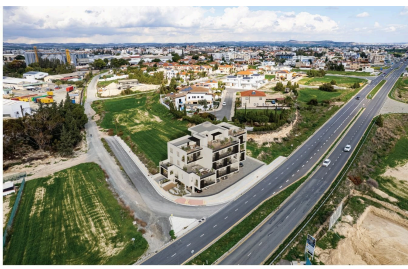

#3744

SITE PLAN

Elegant Two-Bedroom with 100m² balcony and Panoramic Views in Aradippou

€275,000 +VAT

 Vergina, Aradippou, Larnaca

This stunning penthouse, located on the top floor of an exclusive 10-unit building in Aradippou, Larnaca, offers a luxurious lifestyle complemented by breathtaking views of the surrounding area. Conveniently situated just 8 kilometers from Larnaca International Airport and 1.5 kilometers from Metropolis Mall, the property provides easy access to major roads, highways, schools, supermarkets, and all essential amenities.